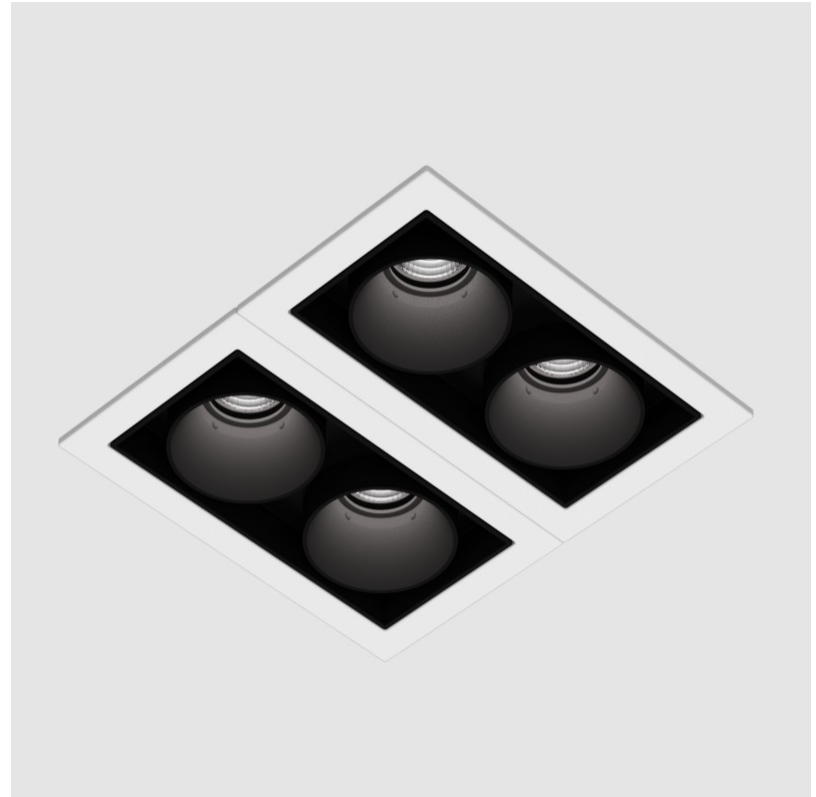

PHYSICAL

Shape: Square
Length (mm): 90
Length (in): 3 ⁹/₁₆
Width (mm): 80
Width (in): 3 ¹/₈
Height (mm): 64
Height (in): 2 ¹/₂
Ceiling Thickness (mm): 10 / 12.5 / 15 / 25 / 30
Ceiling Thickness (in): 3/8 or 1/2 or 9/16 or 1 or 1 3/16
Min. Recessing Depth (mm): 100
Min. Recessing Depth (in): 3 ¹⁵/₁₆
Light Distribution: Downlight
Weight (kg): 0.323
Weight (lbs): 0.71
Fixture Finish: SSR / BKV / CWI / CRY / HAB / UFT / ITA / RUA / FTG / MYG / LOD / PUS / FRO / FUP / KIA / POP / BLS / SPG / MEY / GOH / GUM / CHC / COM / ABZ / JAG / OBR / MOS / ROR
Holder Finish: WHI / BLK
Fixture Material: Aluminum Die Cast
Cut-out Measurements: 73mm / 2 7/8" x 83mm / 3 1/4"

ELECTRICAL

Lamp Type: LED (Zhaga Standard)
Input Wattage (W): 14.3
Total Output Wattage (W): 13
Dimming: Tri-Mode (Non-Dimming and Phase Dimming (120Vac only) and 0-10V Dimming)
Driver Included: No
Driver Location: Recessed Housing
Driver Type: Constant Current - Universal
Driver Class: Class 2
Housing: See components
Input Voltage (V): 120 - 277
Constant Current (MA): 1050

LED

Number of LEDs: 4
Color Temperature (°K): 2700 / 3000 / 3500 / 4000
Max. Delivered Lumen (lm): 781 / 852 / 869 / 887
Nominal Lumen (lm): 880 / 930 / 941 / 960
CRI: >90 CRI
Lamp Life (hrs): 50000

OPTICAL

Reflector°: 8 / 18 / 34

RATINGS AND CERTIFICATIONS

Certified By: CSA Certified to UL and CSA Standards
IP rating: IP20