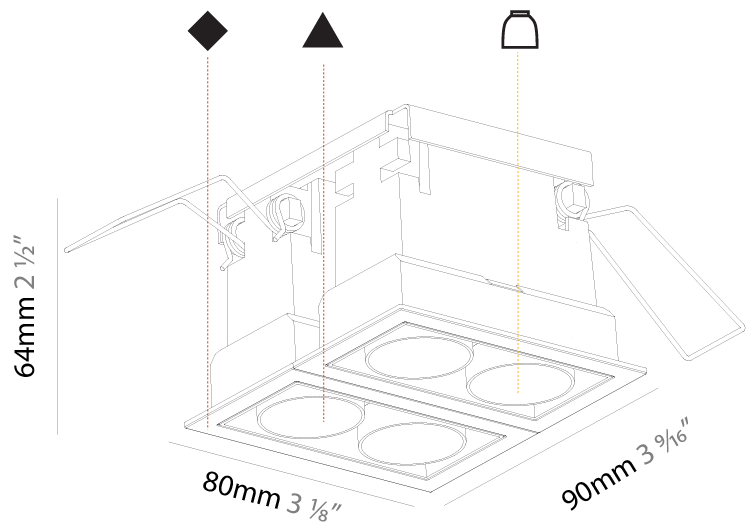

PHYSICAL

Shape: Square
Length (mm): 80
Length (in): 3 1/8
Width (mm): 90
Width (in): 3 9/16
Height (mm): 64
Height (in): 2 1/2
Ceiling Thickness (mm): 10 / 12.5 / 15 / 25 / 30
Ceiling Thickness (in): 3/8 or 1/2 or 9/16 or 1 or 1 3/16
Min. Recessing Depth (mm): 100
Min. Recessing Depth (in): 3 15/16
Light Distribution: Downlight
Weight (kg): 0.265
Weight (lbs): 0.58
Fixture Finish: SSR / BKV / CWI / CRY / HAB / UFT / ITA / RUA / FTG / MYG / LOD / PUS / FRO / FUP / KIA / POP / BLS / SPG / MEY / GOH / GUM / CHC / COM / ABZ / JAG / OBR / MOS / ROR
Holder Finish: WHI / BLK
Fixture Material: Aluminum Die Cast
Cut-out Measurements: 73mm / 2 7/8" x 38mm / 1 1/2"

ELECTRICAL

Lamp Type: LED (Zhaga Standard)
Input Wattage (W): 17.8
Total Output Wattage (W): 13
Dimming: Tri-Mode (Non-Dimming and Phase Dimming (120Vac only) and 0-10V Dimming)
Driver Included: No
Driver Location: Recessed Housing
Driver Type: Constant Current - Universal
Driver Class: Class 2
Housing: See components
Input Voltage (V): 120 - 277
Constant Current (MA): 1050

LED

Number of LEDs: 4
Color Temperature (°K): 2700 / 3000 / 3500 / 4000
Max. Delivered Lumen (lm): Max 880
Nominal Lumen (lm): 880 / 960 / 980 / 1000
CRI: >90 CRI
Lamp Life (hrs): 50000

OPTICAL

Reflector: 8 / 18 / 34

RATINGS AND CERTIFICATIONS

Certified By: CSA Certified to UL and CSA Standards
IP rating: IP20